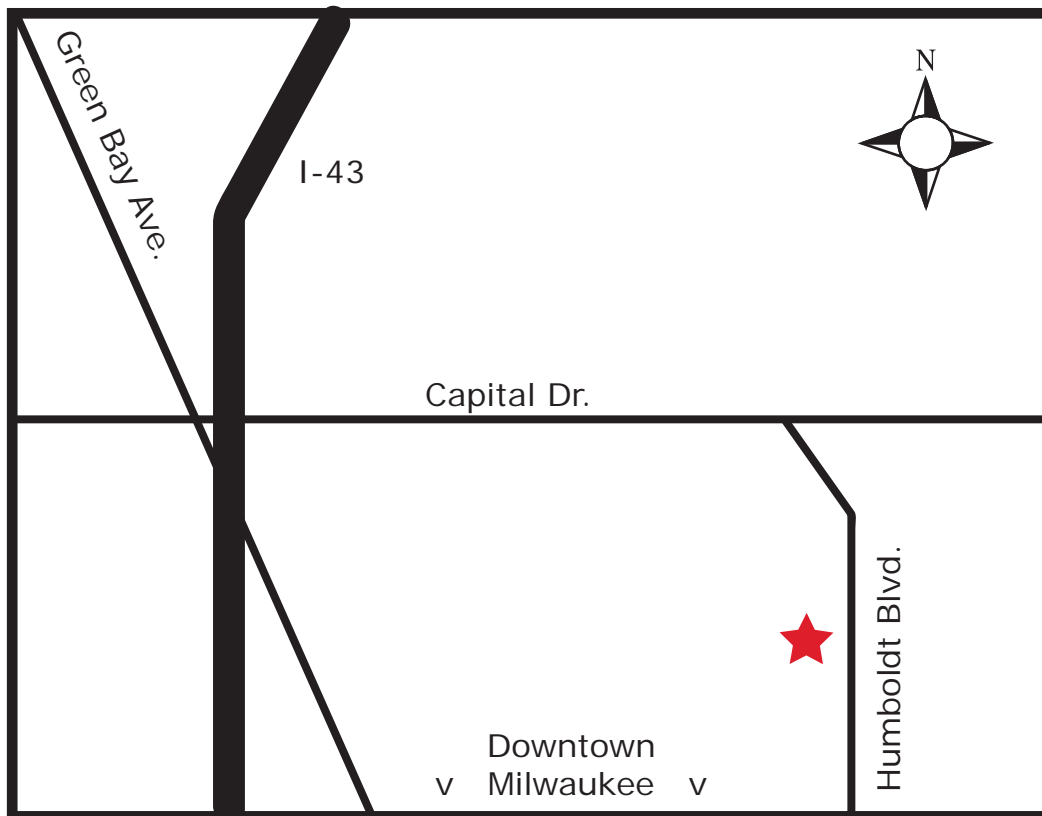

Directions to Tramont Corporation

3701 N. Humboldt Blvd
Milwaukee, WI 53212

Begin on I-43 south toward Milwaukee.
Take exit 76 A-B for Green Bay Ave toward
WI-190/Capital Dr.
Turn left at N.Green Bay Ave
Turn left at W. Capital Dr.
Turn right at Humboldt Blvd
Tramont is on right side of road